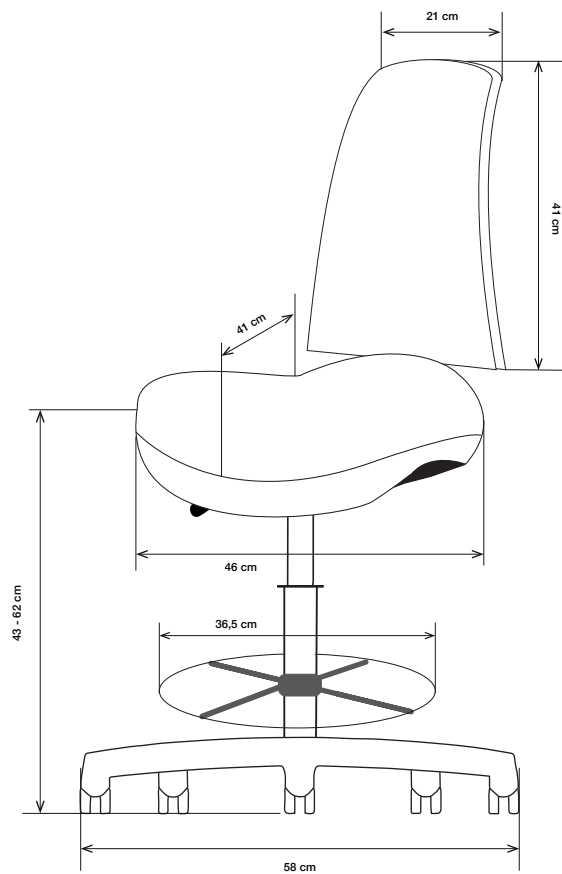

Loea

Equipment : HealthWell

Loea Work Stool XI

L10471

Measurements

State-of-the-art technology. Functional design. For individual taste. Made in Germany.