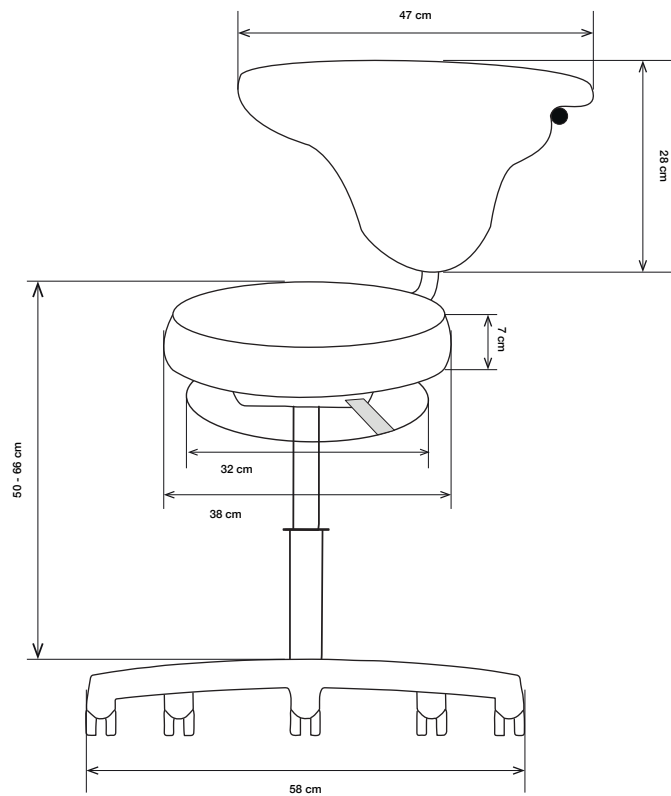

Loea

Equipment : HealthWell

Loea Work Stool XIX

L10478

Measurements

State-of-the-art technology. Functional design. For individual taste. Made in Germany.