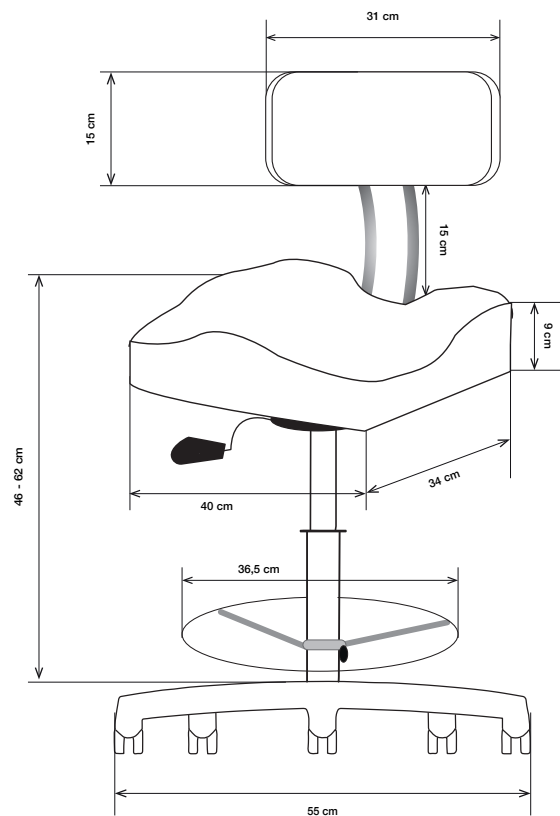

Loea

Equipment : HealthWell

Loea Work Stool I
L10455

Measurements

State-of-the-art technology. Functional design. For individual taste. Made in Germany.