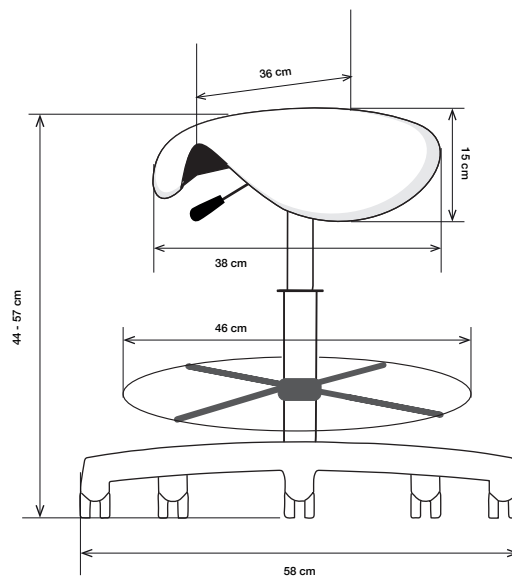

Loea

Equipment : HealthWell

Loea Work Stool VIII-2

L10573

Measurements

State-of-the-art technology. Functional design. For individual taste. Made in Germany.