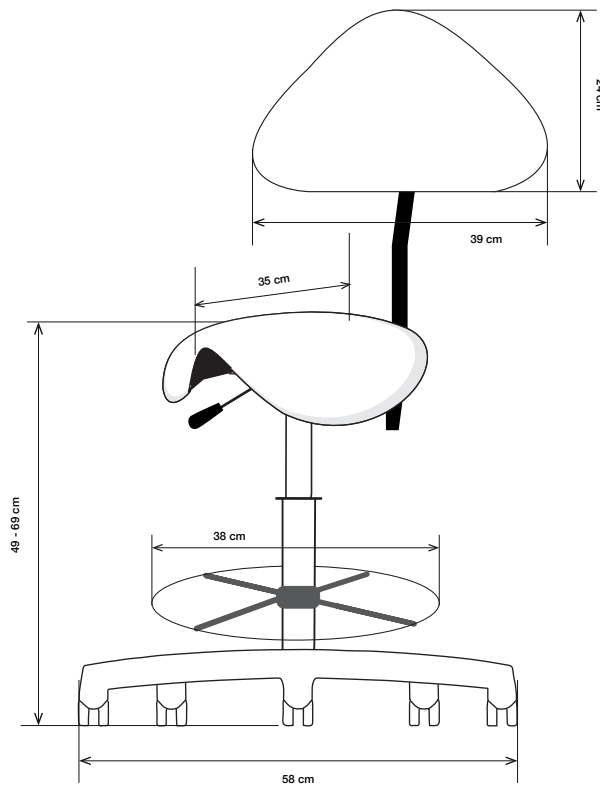

Loea

Equipment : HealthWell

Loea Work Stool VIII-4

L10576

Measurements

State-of-the-art technology. Functional design. For individual taste. Made in Germany.