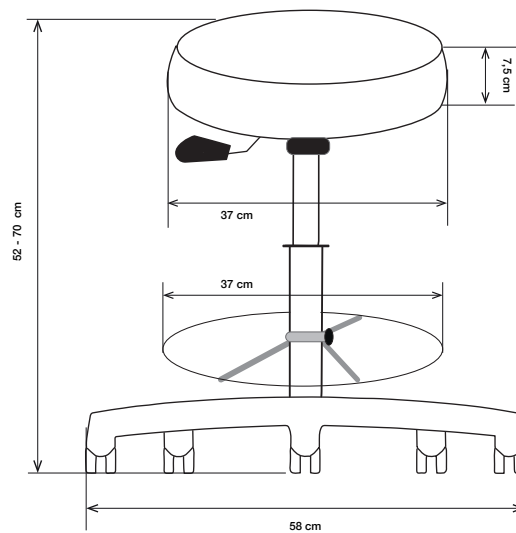

Seat diameter	38 cm
Height	56-74 cm
Seat padding thickness	7 cm
Backrest padding height	29 cm
Backrest height	10 cm (adjustable towards the centre of the seat)
Weight	approx. 12 kg
Seat swivel	360°
Operation	5 castors with safety brake
Base diameter	58 cm

## Measurements

Seat diameter	38 cm
Height	52-70 cm
Seat padding thickness	7 cm
Weight	approx. 8 kg
Seat swivel	360°
Operation	5 castors with safety brake
Base diameter	58 cm