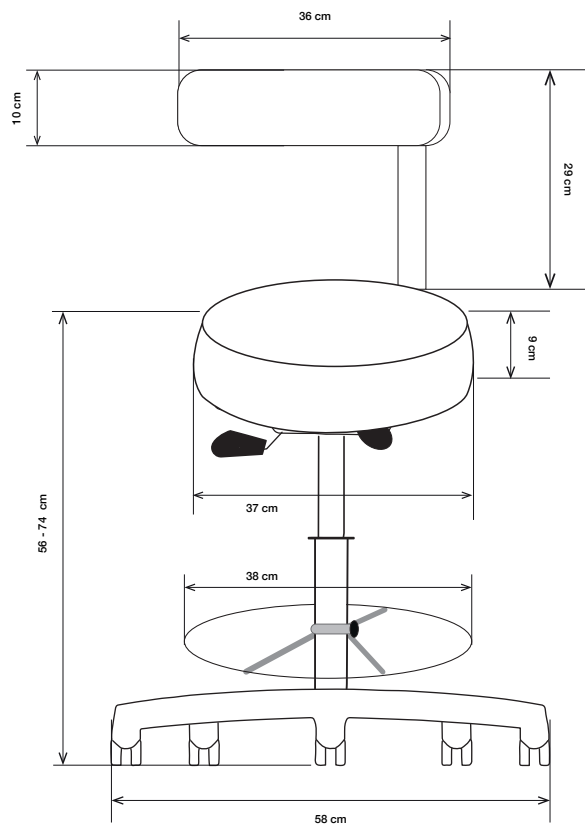

Measurements