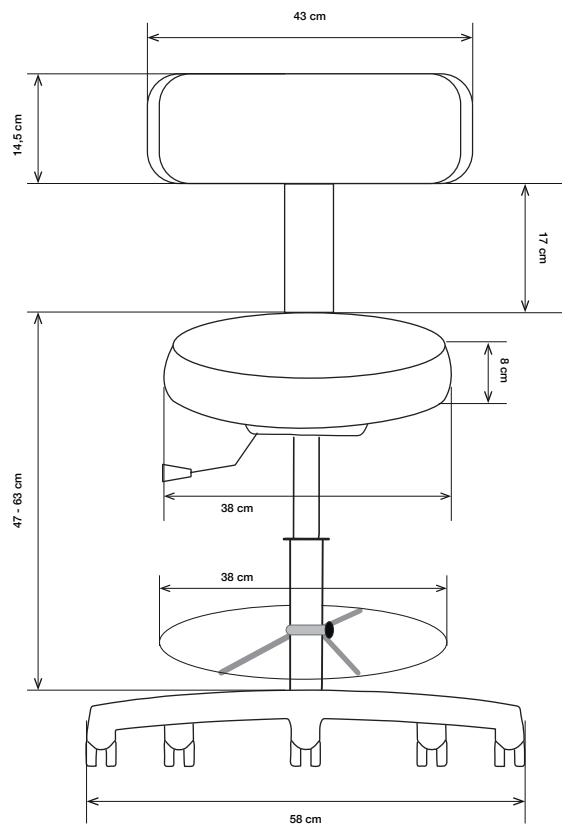

Seat diameter	38 cm
Height	50-66 cm
Seat padding thickness	7 cm
Backrest padding height	28 cm
Backrest height	28 cm
Weight	approx. 12 kg
Seat swivel	360°
Operation	5 castors with safety brake
Base diameter	58 cm

Seat diameter	38 cm
Height	47-63 cm
Seat padding thickness	7 cm
Backrest padding height	14,5 cm
Backrest height	31,5 cm
Weight	approx. 12 kg
Seat swivel	360°
Operation	5 castors with safety brake
Base diameter	58 cm

## Measurements

Seat diameter	38 cm
Height	56-74 cm
Seat padding thickness	7 cm
Backrest padding height	29 cm
Backrest height	10 cm (adjustable towards the centre of the seat)
Weight	approx. 12 kg
Seat swivel	360°
Operation	5 castors with safety brake
Base diameter	58 cm