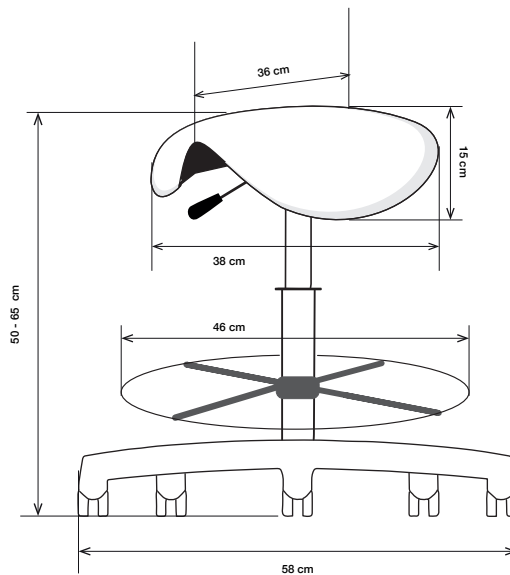

Loea

Equipment : HealthWell

Loea Work Stool VIII

L10571

Measurements

State-of-the-art technology. Functional design. For individual taste. Made in Germany.